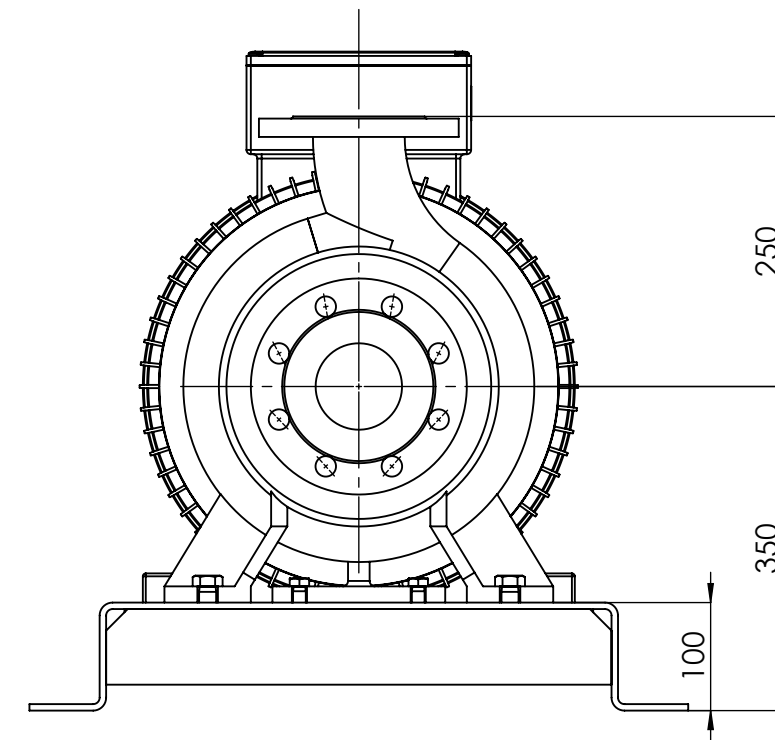

NHVe.65-250 [55,0 kW] n= 2900 obr/min

NHVe.65-250	55,0kW/2900 rpm	 Grudziądz Ul. Droga Jeziorna 8
	250-2	