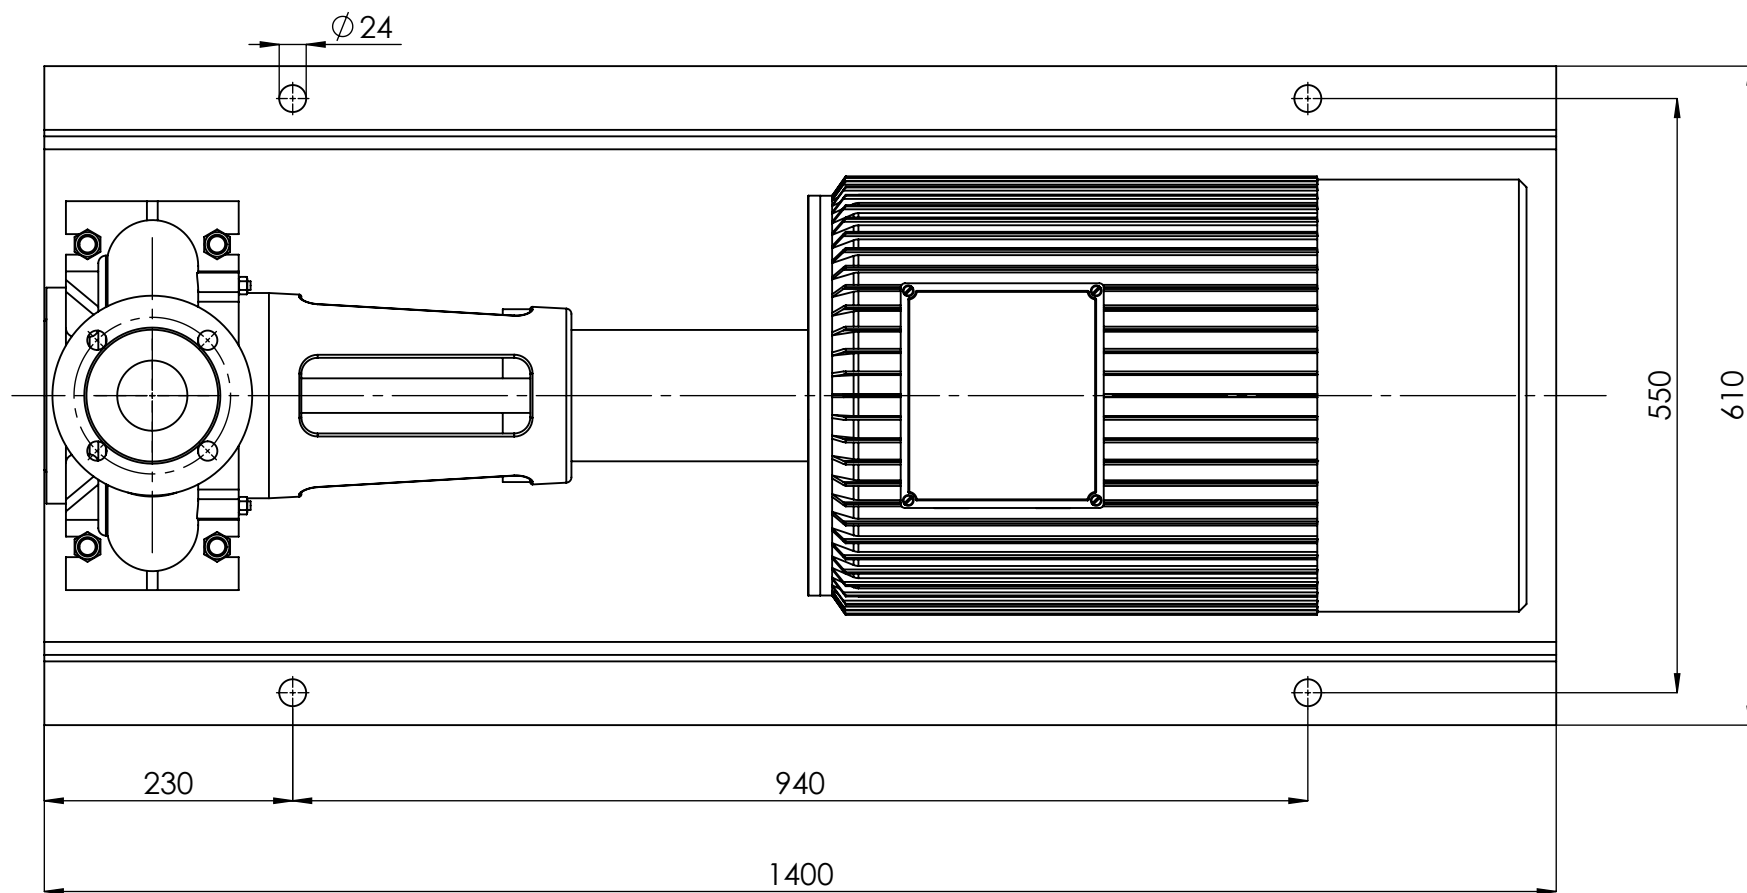

NHVe.65-250 [55,0 kW] n= 2900 obr/min

NHVe.65-250	55,0kW/2900 rpm	 Grudziądz Ul. Droga Jeziorna 8
	250-2	