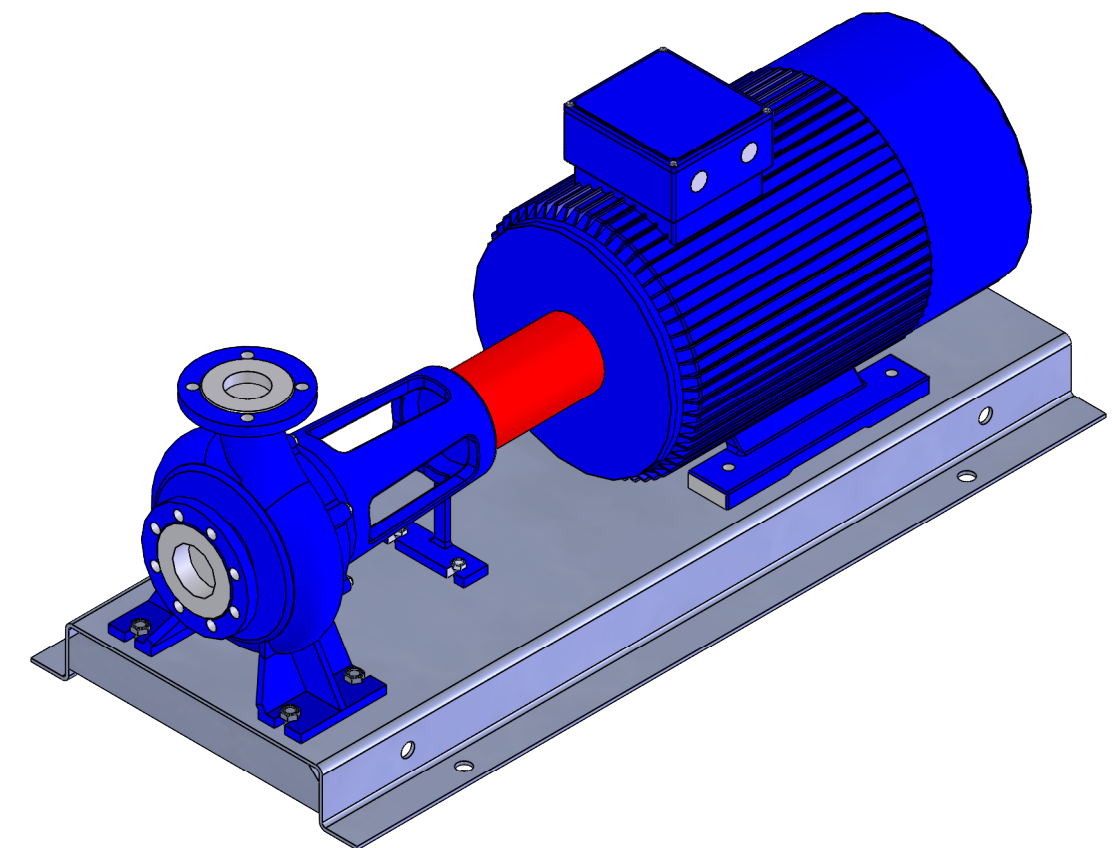

NHVe.65-250 [55,0 kW] n= 2900 obr/min

NHVe.65-250	55,0kW/2900 rpm	 Grudziądz Ul. Droga Jeziorna 8
	250-2	