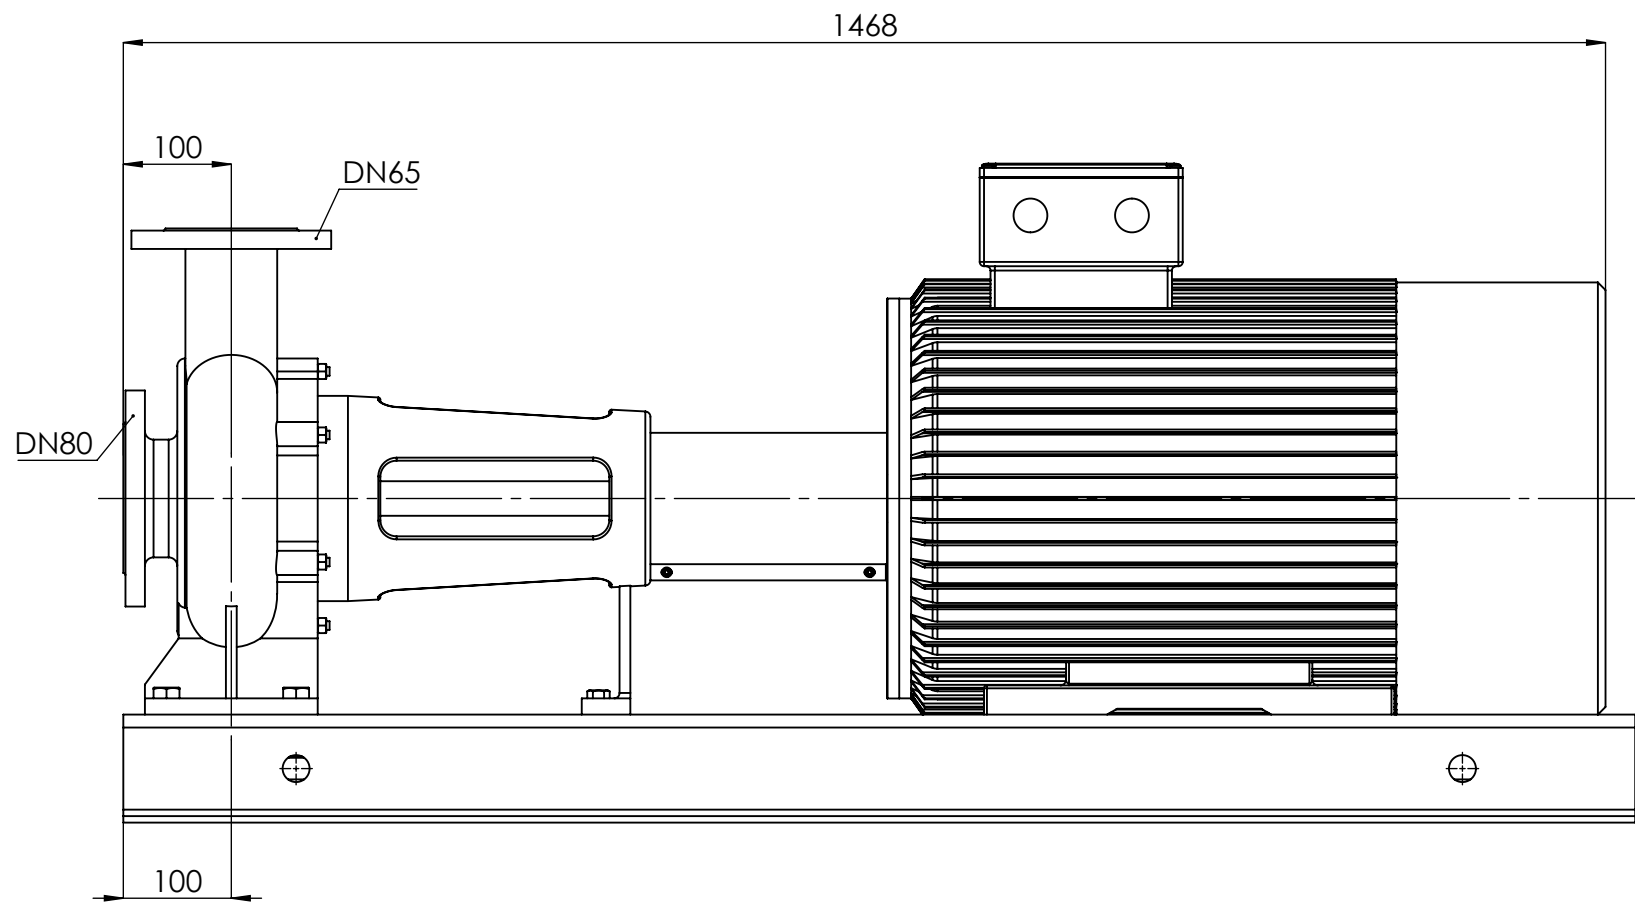

NHVe.65-250 [55,0 kW] n= 2900 obr/min

NHVe.65-250	55,0kW/2900 rpm	 Grudziądz Ul. Droga Jeziorna 8
	250-2	